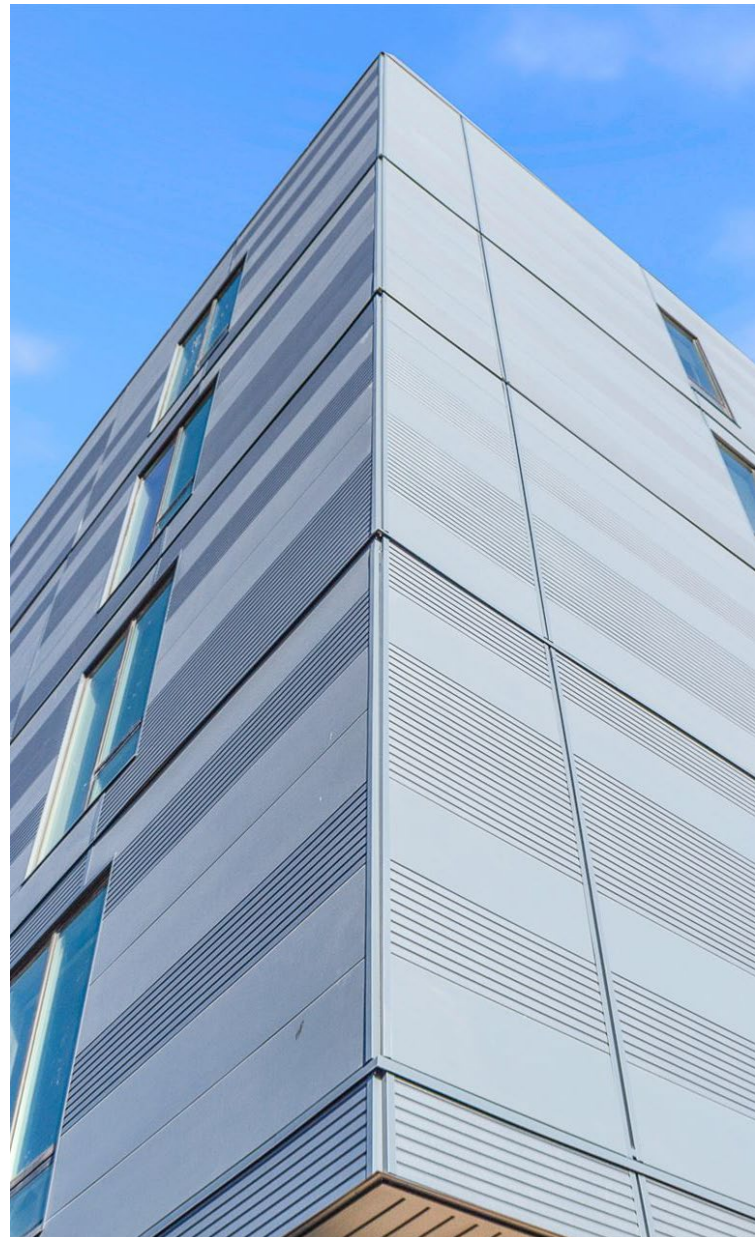

South Hunterdon PreK-4  
Elementary School  
Exterior Design Concept  
10/17/22

**EXTERIOR MATERIALS:**  
NICHHA  
FIBER CEMENT

**EXTERIOR MATERIALS:  
KINGSPAN  
METAL PANEL**