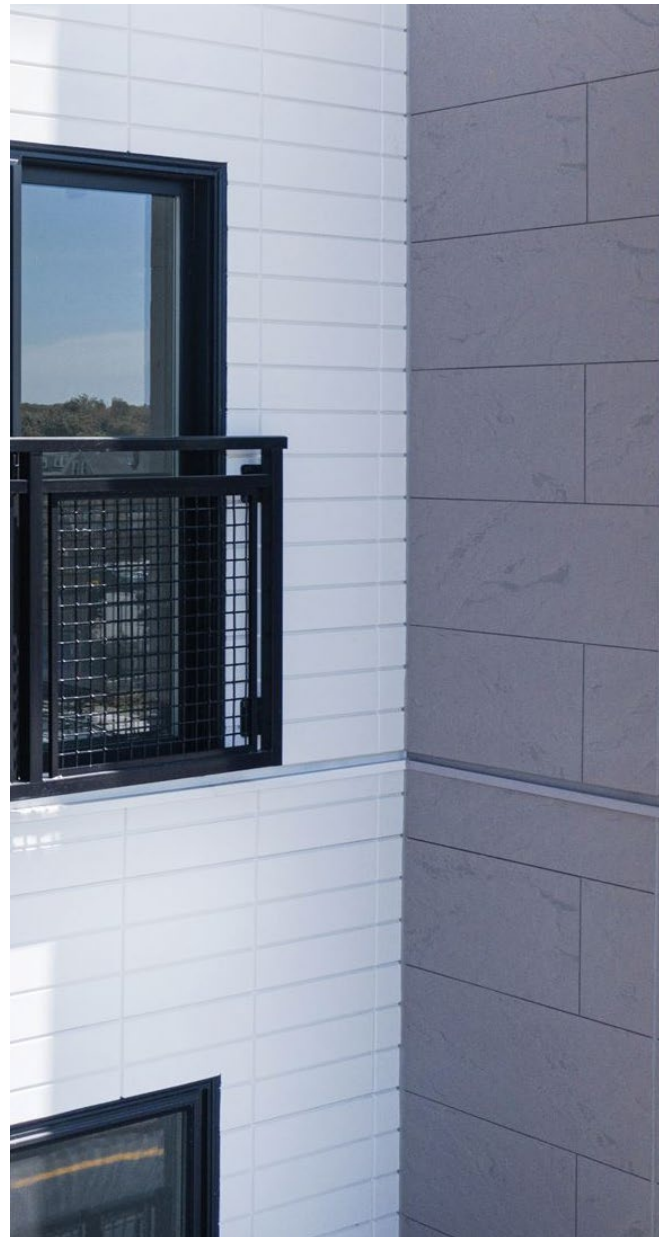

South Hunterdon PreK-4  
Elementary School  
Exterior Design Concept  
10/17/22

**EXTERIOR MATERIALS:**  
NICHHA  
FIBER CEMENT

**EXTERIOR MATERIALS:  
KINGSPAN  
METAL PANEL**